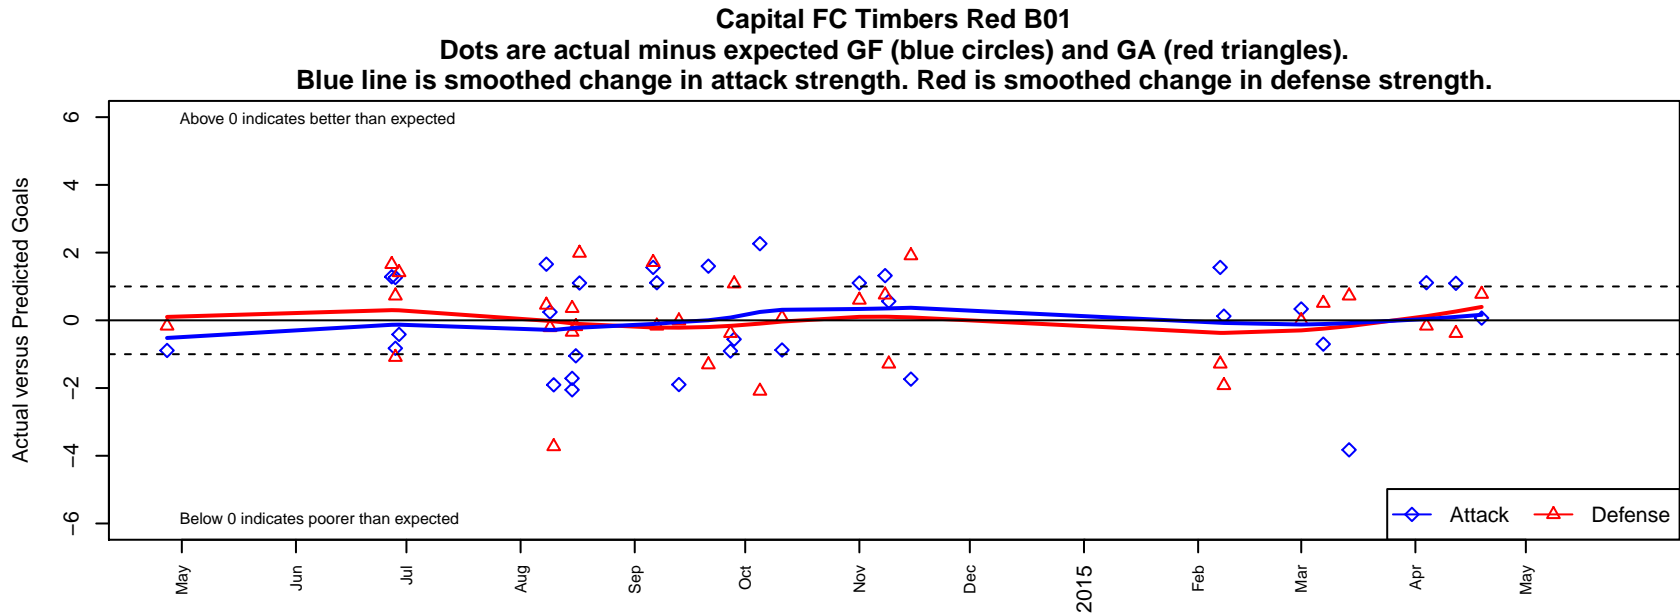

2013 OYS Presidents Cup B01

2014 Capital Cup BU13 Silver

2014 Chinook Cup Silver U13

2014 Mt Hood Challenge U13

2014 PTT-B B01 Championship

2014 OYS Presidents Cup B01

2014 Spr OYS B01 Division 1

**attack and defense variance (black dot)
relative to other teams
and top 10 in region**