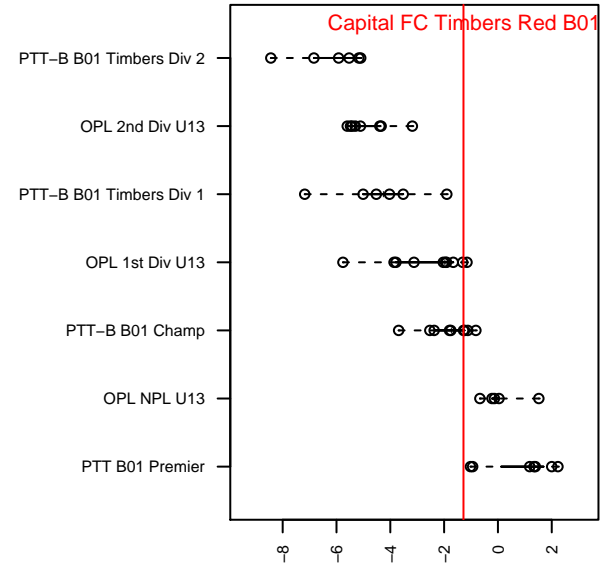

**attack and defense rating
relative to others at age
and all opponents in last 13 months**